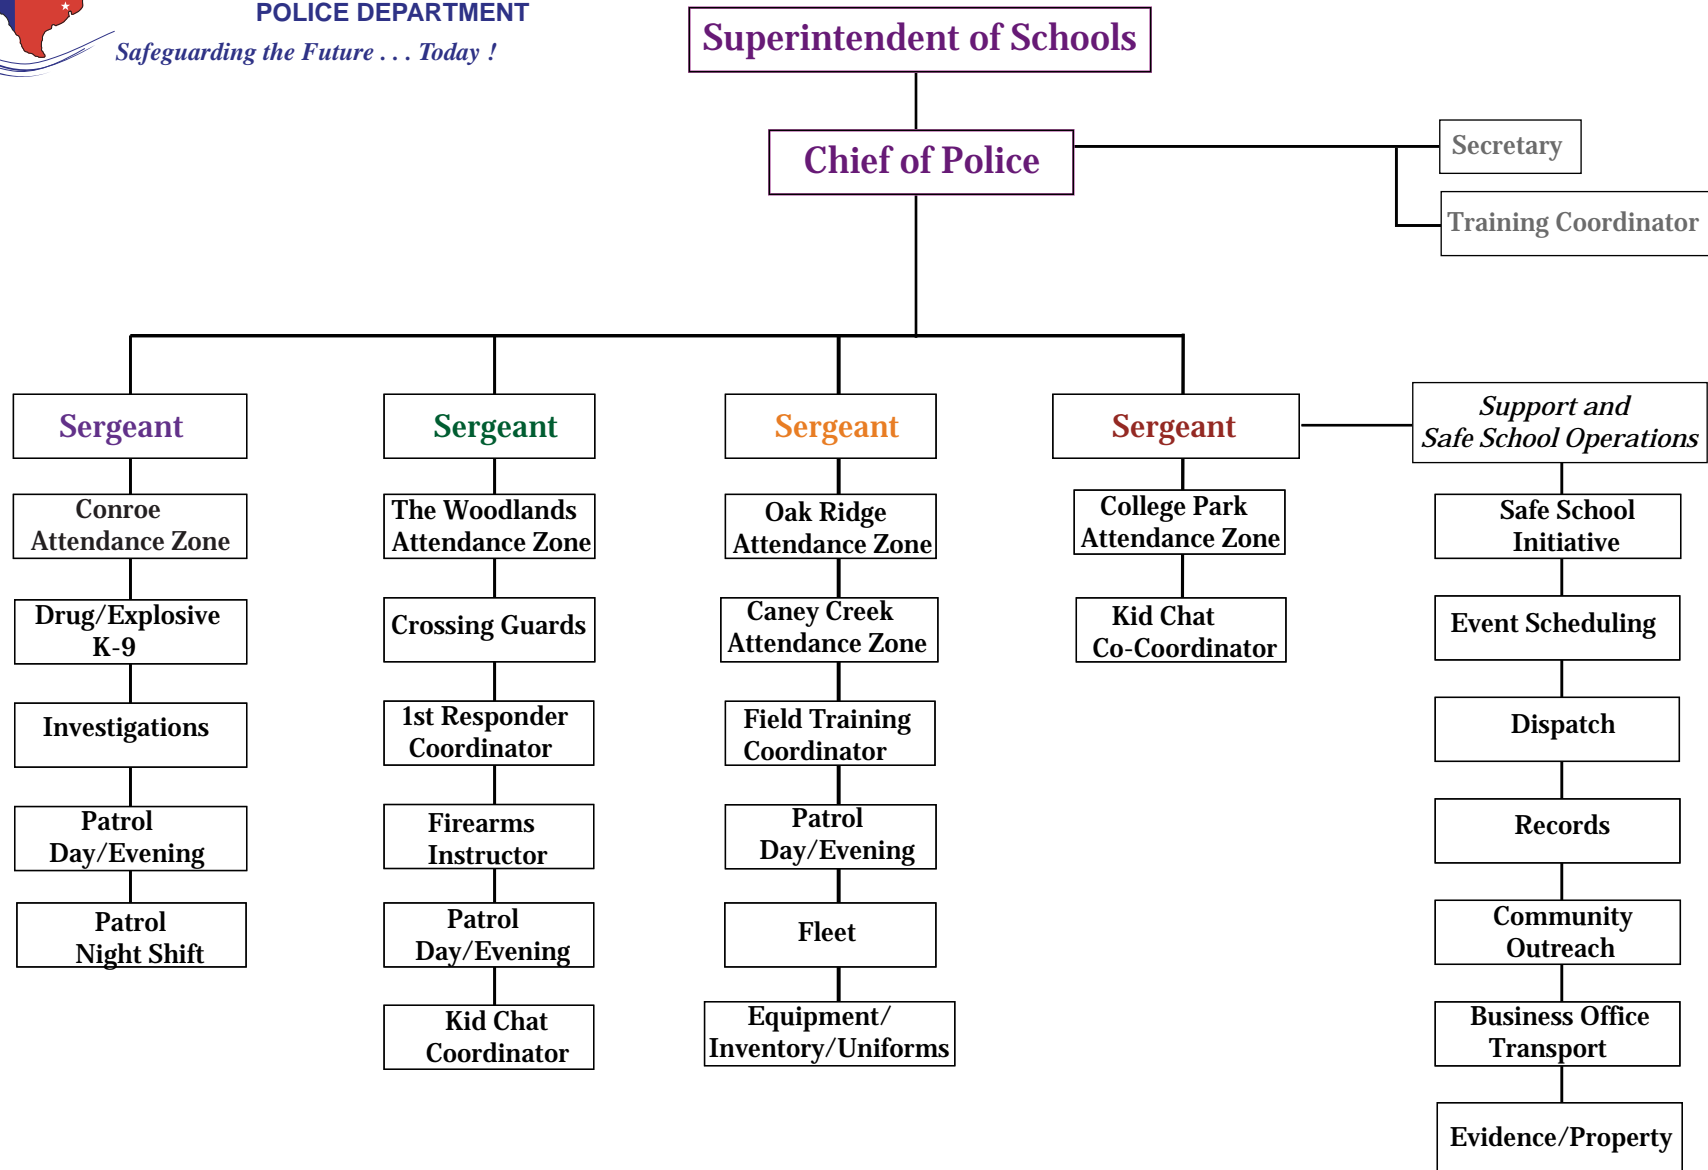

CONROE ISD

POLICE DEPARTMENT

Safeguarding the Future . . . Today !

ORGANIZATIONAL CHART

William J. Harness

Chief of Police